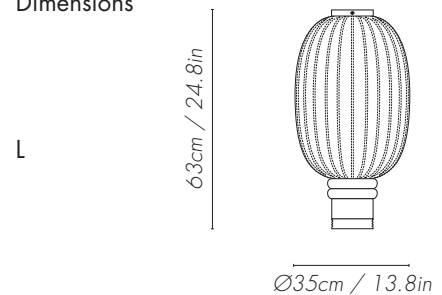

### Product specifications

The lanterns are handcrafted and may slightly vary in shape, hue and character.

Five weeks and 230 processes | 10 artisans | 98% natural materials

Reference	TB01-HU020
Materials	Walnut, Porcelain, Brass-finish metal, Copper, Bamboo, Hand-colored TC-fabrics
Certification	CE-Certified
Cord length	200cm/78.7in
Lighting source	Socket: E-27 (E26 for US) Max wattage: 40W

### Dimensions