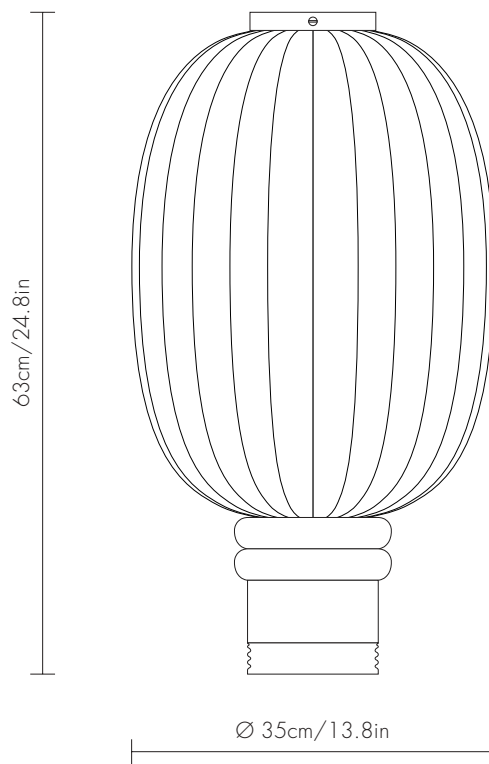

Cord length

200cm/78.7in

Lighting source

Socket: E-27
Max wattage: 40 W

Plum Charm

Dimensions

Ø 35cm/13.8in, H 63cm/24.8in

TAIWAN-LANTERN