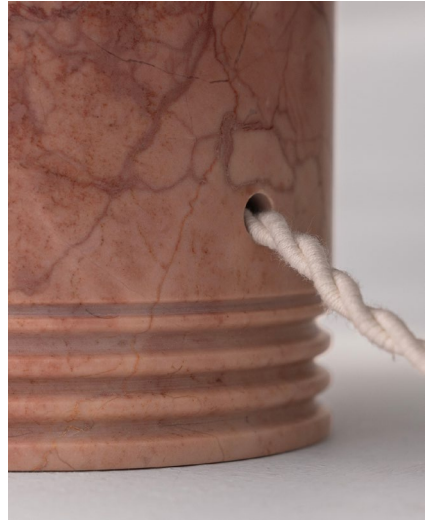

TAIWAN-LANTERN

Tear Sheet

Peach Charm / TB02-HU02O

Table Lantern

Peach Charm

Like a soft peach blossom unfolding in the warmth of spring, the Peach Charm Lantern brings a sense of vitality and grace to any space. It symbolizes longevity, immortality, and prosperity, filling the surroundings with warmth and timeless beauty.

Reference

TB02-HU020

Materials

Base: Marble, Walnut, Porcelain
Shade: Bamboo, Walnut, Metal
Hand-colored TC-fabrics
Top Finishing: Walnut, Copper

Certifications

CE-Certified

Care and cleaning

To clean the lanterns, gently dust them with a duster or soft rag in a vertical motion from top to bottom. Avoid using any chemical cleaning products on the lanterns.

Cord length

200cm/78.7in

Lighting source

Socket: E-27
Max wattage: 40 W

Peach Charm

Dimensions

Ø 35cm/13.8in, H 63cm/24.8in

TAIWAN-LANTERN