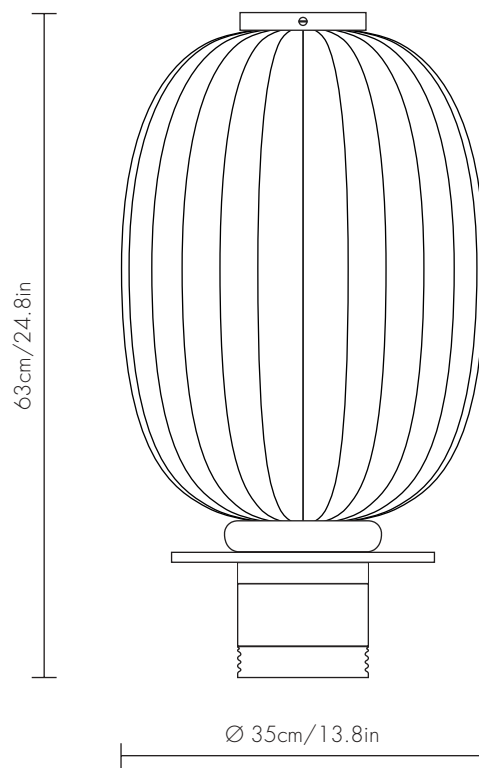

Cord length

200cm/78.7in

Lighting source

Socket: E-27
Max wattage: 40 W

Peach Charm

Dimensions

Ø 35cm/13.8in, H 63cm/24.8in

TAIWAN-LANTERN