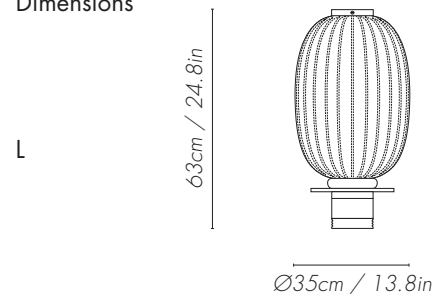

Dimensions

Care and cleaning

To clean the lanterns, gently dust top to bottom with a soft duster. Avoid chemical cleaners.