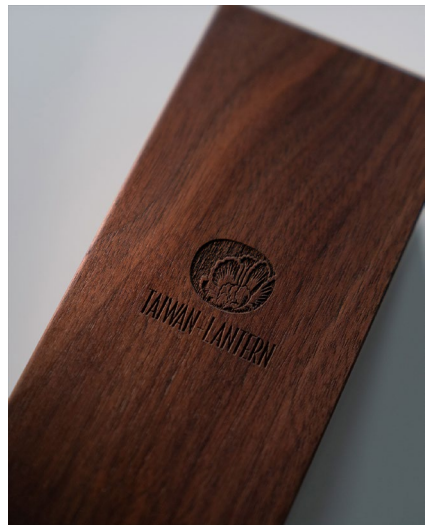

TAIWAN-LANTERN

Tear Sheet

Literati / TLW01

Tassel Ornaments

Literati

A soft white tassel flows like ink on aged paper, threaded through a charcoal-roasted bamboo node, embodying a scholar's quiet elegance. Two milky-white crackled porcelain beads add simplicity, while a handwoven leather cord binds the elements, reflecting the refined grace of a gentleman.

Reference

TLW01

Materials

Leather, Porcelain, Bamboo,
Rayon

Care and cleaning

To keep your tassel in the best condition, inspect it upon arrival for bends or irregularities. Lightly mist with water if needed, then hang in a ventilated area to fully extend. Once dry, the fibers will regain their smooth drape. Avoid folding or pressing to prevent deformation, and store by hanging or laying flat. To remove dust, use a soft brush or low-speed hairdryer. These steps will keep your tassel elegant and well-maintained.