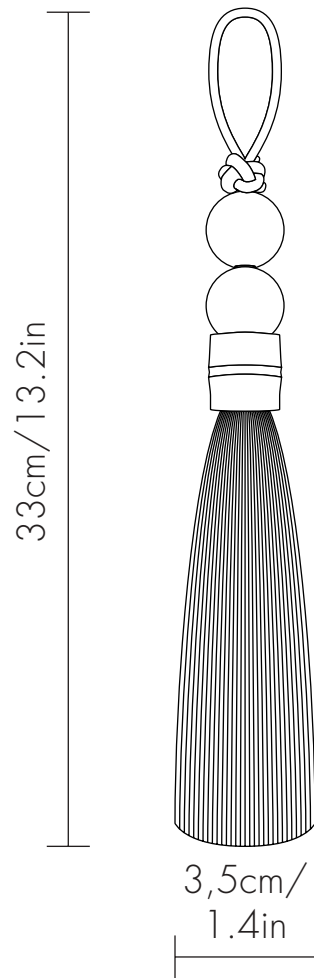

TAIWAN-LANTERN

Tear Sheet

Literati / TLW01

Tassel Ornaments

Literati

A soft white tassel flows like ink on aged paper, threaded through a charcoal-roasted bamboo node, embodying a scholar's quiet elegance. Two milky-white crackled porcelain beads add simplicity, while a handwoven leather cord binds the elements, reflecting the refined grace of a gentleman.

Reference

TLW01

Materials

Leather, Porcelain, Bamboo,
Rayon

Care and cleaning

To keep your tassel in the best condition, inspect it upon arrival for bends or irregularities. Lightly mist with water if needed, then hang in a ventilated area to fully extend. Once dry, the fibers will regain their smooth drape. Avoid folding or pressing to prevent deformation, and store by hanging or laying flat. To remove dust, use a soft brush or low-speed hairdryer. These steps will keep your tassel elegant and well-maintained.

Literati

Dimensions

3,5cm/1.4in, H 33cm/13.2in

TAIWAN-LANTERN

Taiwan-Lantern VOF
Esplanade de Meer 155
1098 WJ Amsterdam
The Netherlands

info@taiwan-lantern.com

+31 6 467 631 28

www.taiwan-lantern.com